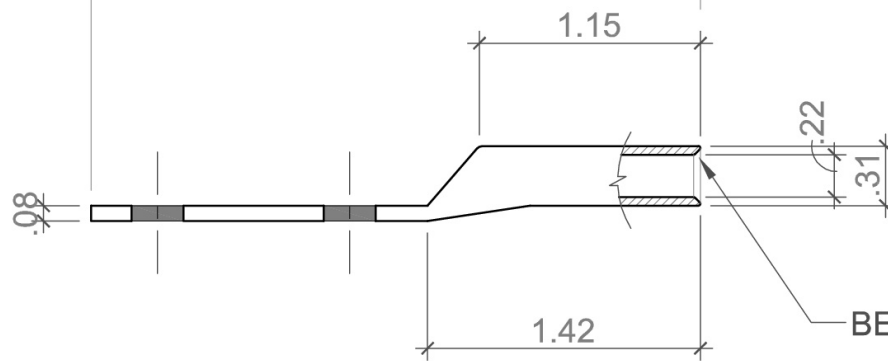

.27 +.02/-0 DIA. HOLE.
(2) LOCATIONS

COLOR CODED
BARREL MARKINGS

TOP VIEW

Scale: Full Scale

BEVELED WIRE
ENTRY

SECTION VIEW

Scale: Full Scale

Part #	Color Coding	Wire Gauge	Wire Type	Wire Strip Length	# of Holes	Hole Size	Hole Spacing
62-25-1	BLUE	6 AWG	Stranded	1-1/8"	2	1/4"	1"

- **Manufactured w/ High Conductivity Seamless Copper Tube**
- **Electro-Tinned Plated**
- **UL Listed for Applications up to 35kv.**
- **90° C UL Temperature Rating**
- **CSA Certified**