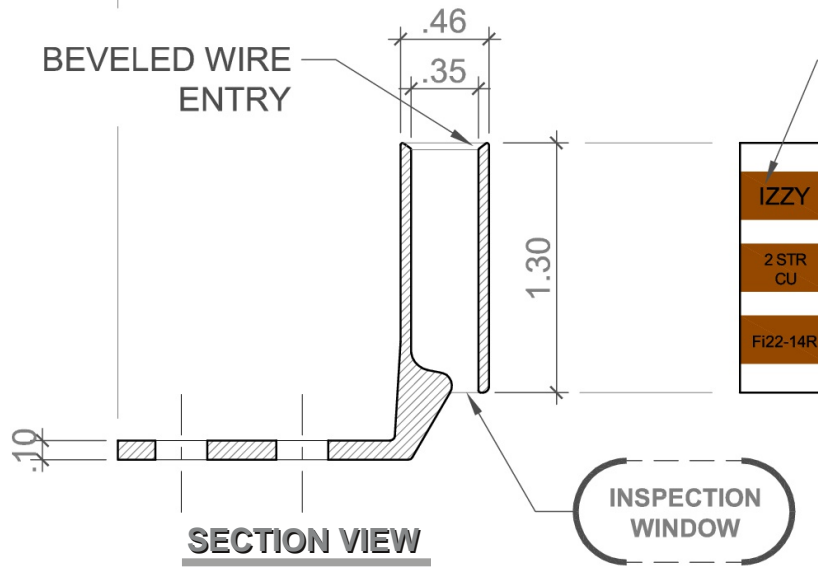

#2 Flex wire, 2-Hole, 1/4" Holes, 5/8" Spacing, Right Angle Long Barrel Copper Compression Lug w/ Inspection Window.

.27 +.02/-0 DIA. HOLE.  
(2) LOCATIONS

**TOP VIEW**

Scale: Full Scale

**SECTION VIEW**

Scale: Full Scale

COLOR CODED  
BARREL  
MARKINGS  
DIAGRAM

Part #	Color Coding	Wire Gauge	Wire Type	Wire Strip Length	# of Holes	Hole Size	Hole Spacing
<b>Fi22-14R</b>	<b>BROWN</b>	<b>2 AWG</b>	Flex wire	1-1/4"	2	1/4"	5/8"

- **Manufactured w/ High Conductivity Seamless Copper Tube**
- **Electro-Tinned Plated**
- **UL Listed for Applications up to 35kv.**
- **90° C UL Temperature Rating**
- **CSA Certified**