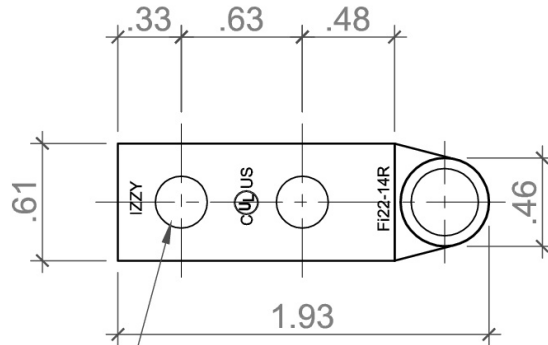

#2 Flex wire, 2-Hole, 1/4" Holes, 5/8" Spacing, Right Angle Long Barrel Copper Compression Lug w/ Inspection Window.

.27 +.02/-0 DIA. HOLE.  
(2) LOCATIONS

**TOP VIEW**

Scale: Full Scale

**SECTION VIEW**

Scale: Full Scale

COLOR CODED  
BARREL  
MARKINGS  
DIAGRAM

Part #	Color Coding	Wire Gauge	Wire Type	Wire Strip Length	# of Holes	Hole Size	Hole Spacing
<b>Fi22-14R</b>	<b>BROWN</b>	<b>2 AWG</b>	Flex wire	1-1/4"	2	1/4"	5/8"

- **Manufactured w/ High Conductivity Seamless Copper Tube**
- **Electro-Tinned Plated**
- **UL Listed for Applications up to 35kv.**
- **90° C UL Temperature Rating**
- **CSA Certified**