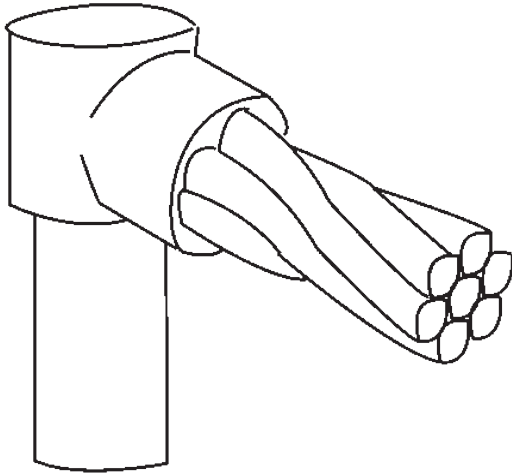

Part Number: **GEE 15-2AS**

## Specifications

---

**#2 Solid Horizontal 90 Degree End to 5/8" Vertical Ground Rod**

**#65 Shot**

**Requires CL3 handle clamp**