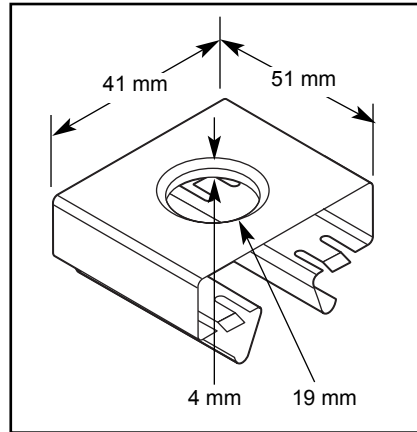

Anchor Rail Adapter

for Snap-in Cable Hanger

ARA-22