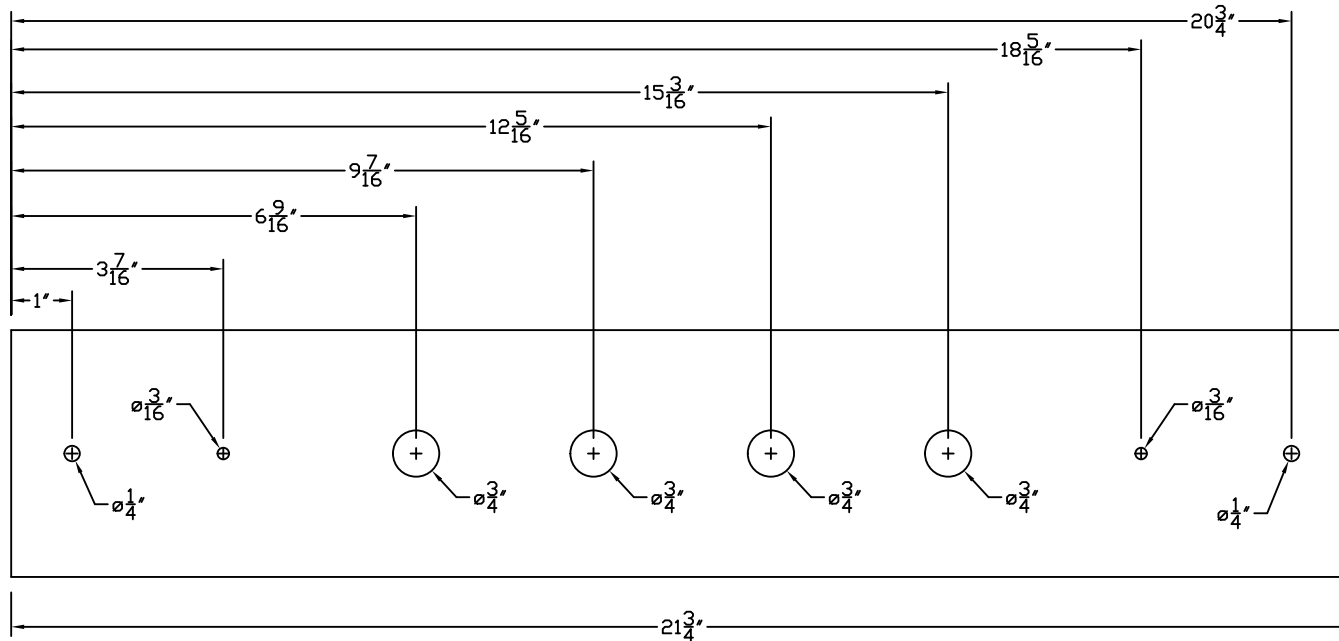

MATERIAL : PVC
FINISH: NONE
WEIGHT: 1.87 LBS

APPROVED

☐ AS DRAWN: _____

☐ AS NOTED: _____

DATE: _____

THIS DOCUMENT AND THE CONTENTS THEREOF IS THE PROPERTY OF IZZY INDUSTRIES AND IS FURNISHED TO YOU FOR INFORMATION ONLY. THE INFORMATION CONTAINED HEREIN IS CONFIDENTIAL AND OF A PROPRIETARY NATURE AND MUST NOT BE DISCLOSED TO THIRD PARTIES WITHOUT WRITTEN APPROVAL OF IZZY INDUSTRIES.

LET	REVISION	DATE	BY

TOLERANCES UNLESS NOTED
FRACTIONAL ± 1/16
.00 ± .030
.000 ± .010

COAX CABLE COVER
4 LINE SLEEPER
21.75 INCH

DRAWN BY:
NMB

CHECKED BY:

DATE:
01.04.16

701 Riverwood Drive
Pembroke, NH 03275
925.344.5970

REVISION: _____

SCALE: _____

SHEET: _____